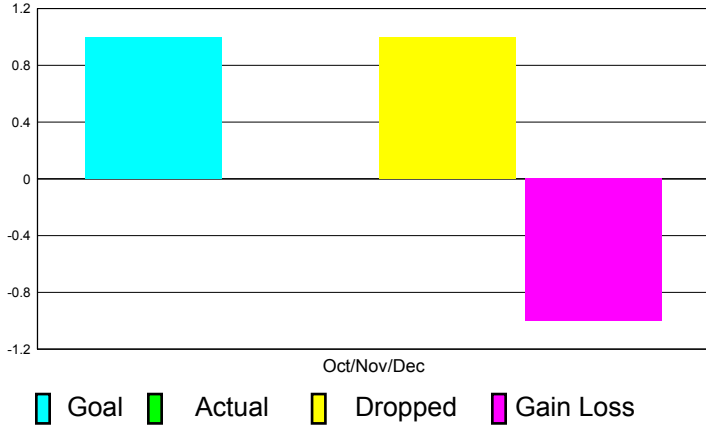

GMT Reports for District (or Undistricted) **District J 3**

GMT: Mr. Pedro Mario Marrello

Location: URUGUAY

GMT CA: 3

CLUBS

Club Results
2011-2012

Clubs
2010-2011

Month	New Club Goal	Actual New Clubs	Actual Dropped Clubs	Gain/Loss of Clubs	Gain/Loss of Clubs
Oct/Nov/Dec	1	0	1	-1	-1
Totals	1	0	1	-1	-1

Club Results 2011-2012

Goal, New, Dropped, Gain/Loss

Comparison of Club Gain/Loss

Current Year Compared to the Previous Year

YTD Status Quo Clubs 2010-2011

Status Quo Clubs Compared to Status Quo Members

MEMBERSHIP