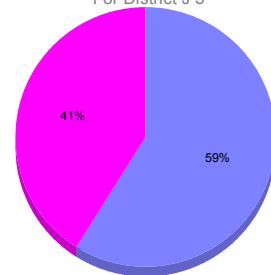

Goal, New, Dropped, Gain/Loss

Comparison of Membership Gain/Loss

Current Year Compared to the Previous Year

Gender Comparison 2010-2011

For District J 3

Oct/Nov/Dec

■ Male ■ Female