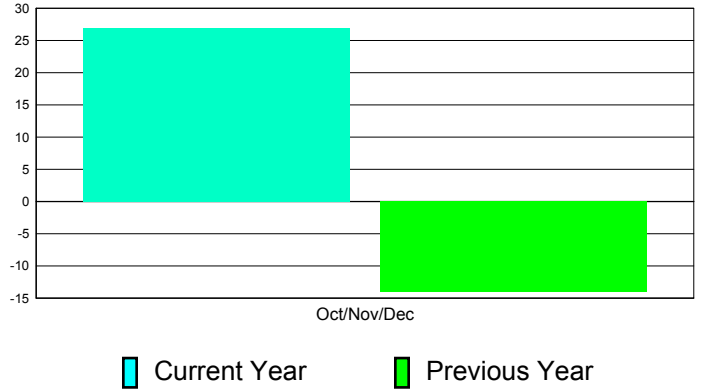

Comparison of Membership Gain/Loss

Current Year Compared to the Previous Year