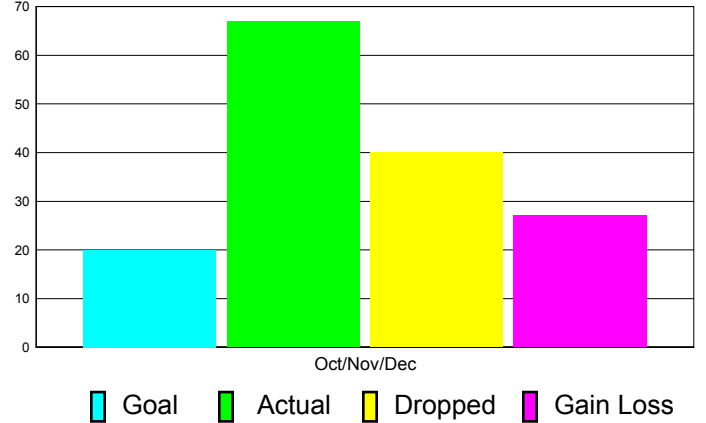

Membership Results 2011-2012

Goal, New, Dropped, Gain/Loss